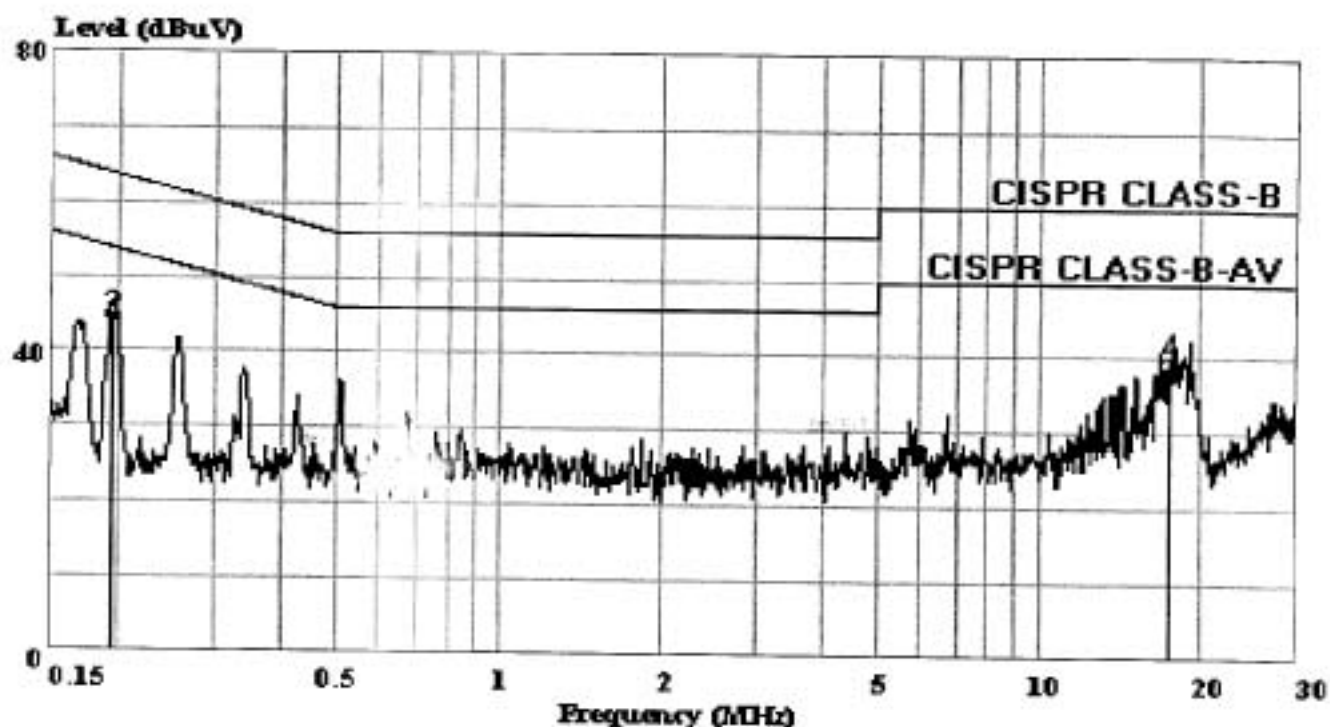

Data#: 33

Date: 2007-09-17 Time: 18:56:24

Site : CS01  
 Condition: CISPR CLASS-B LISN R&S NEUTRAL  
 EUT : IFRP-2550  
 Power : 110V 60HZ  
 Memo :

	Freq	Level	Over	Limit	Read	Cable	
	MHz	dBuV	Limit	Line	Level	Loss	Remark
			dB	dBuV	dBuV	dB	
1	0.195	40.88	-12.94	53.82	31.14	9.74	0.15 Average
2	0.195	43.62	-20.20	63.82	33.88	9.74	0.15 QP
3	17.547	36.39	-13.61	50.00	26.15	10.24	0.45 Average
4	17.547	39.51	-20.49	60.00	29.27	10.24	0.45 QP